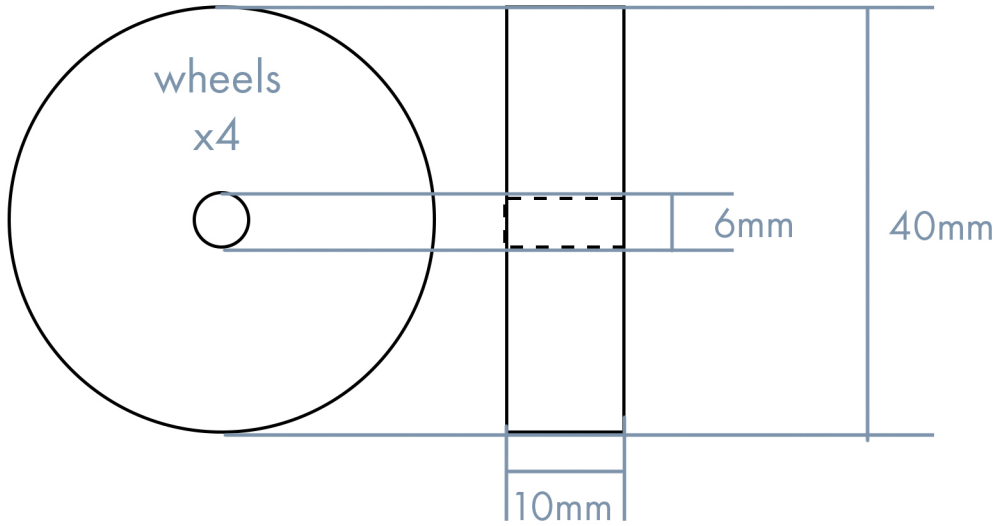

130mm

6mm

7mm

x2

Gun Support x2

Axies x2

Plunger x1

Plunger Pad