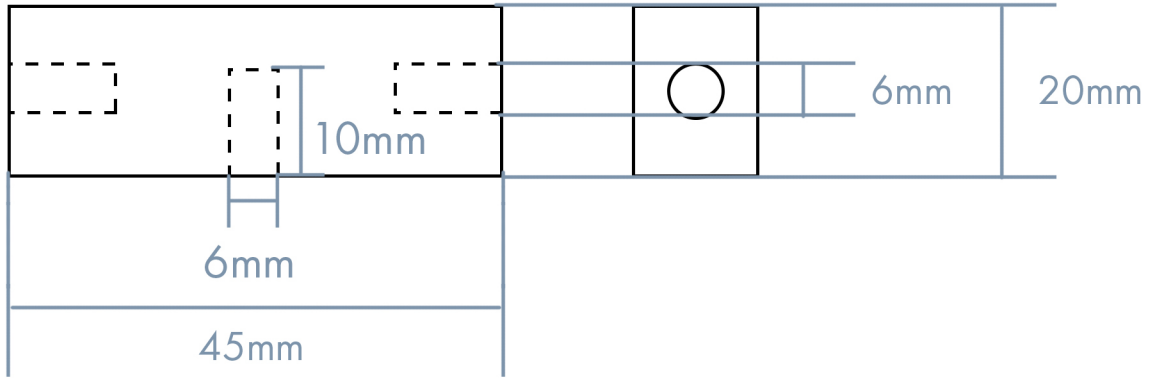

130mm

6mm

7mm

x2

Gun Support x2

Axies x2

Plunger x1

Plunger Pad